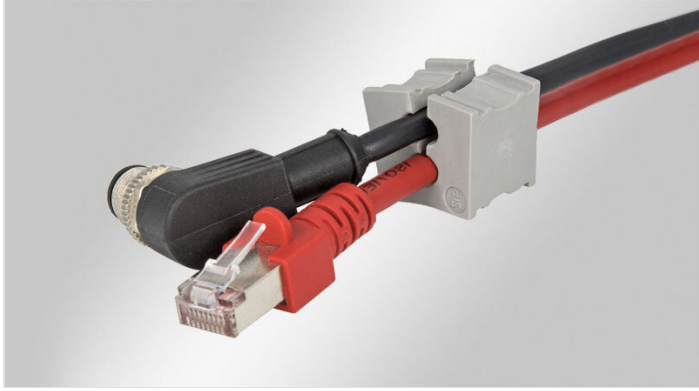

KT CR multi / special cable grommets

for the use in cleanrooms, 1 - 8 mm / IP54 / UL Type 12

Cable grommets KT CR small are used with the following cleanroom cable entry components:

- KEL-ER CR cable entry frames
- KEL-U CR cable entry frames

KT CR multi-hole and special grommets enable a sealing of the cables with IP54 and UL Type 12.

When using double or quadruple grommets the cable density of cleanroom cable entry frames can be greatly increased. The multi-hole model range KT CR small is designed for cable diameters from 1 to 8 mm. ATG CR adapter grommets provide the possibility to hold a small KT CR grommet to reduce the clamping range down to 1 mm.

When installing the small grommets in multiple rows, the flat sides should be facing each other. This allows the flat sides to match up and provide a secure seal.

The products with article ending .600 are tested and certified for particle emission for cleanroom class 1 according to ISO 14644-1. The materials used for these products have been tested and certified for outgassing according to VOC/SVOC (ISO 14644-8; ISO 16000-6,-9,-11,-25, VDI 2083 sheet 17).